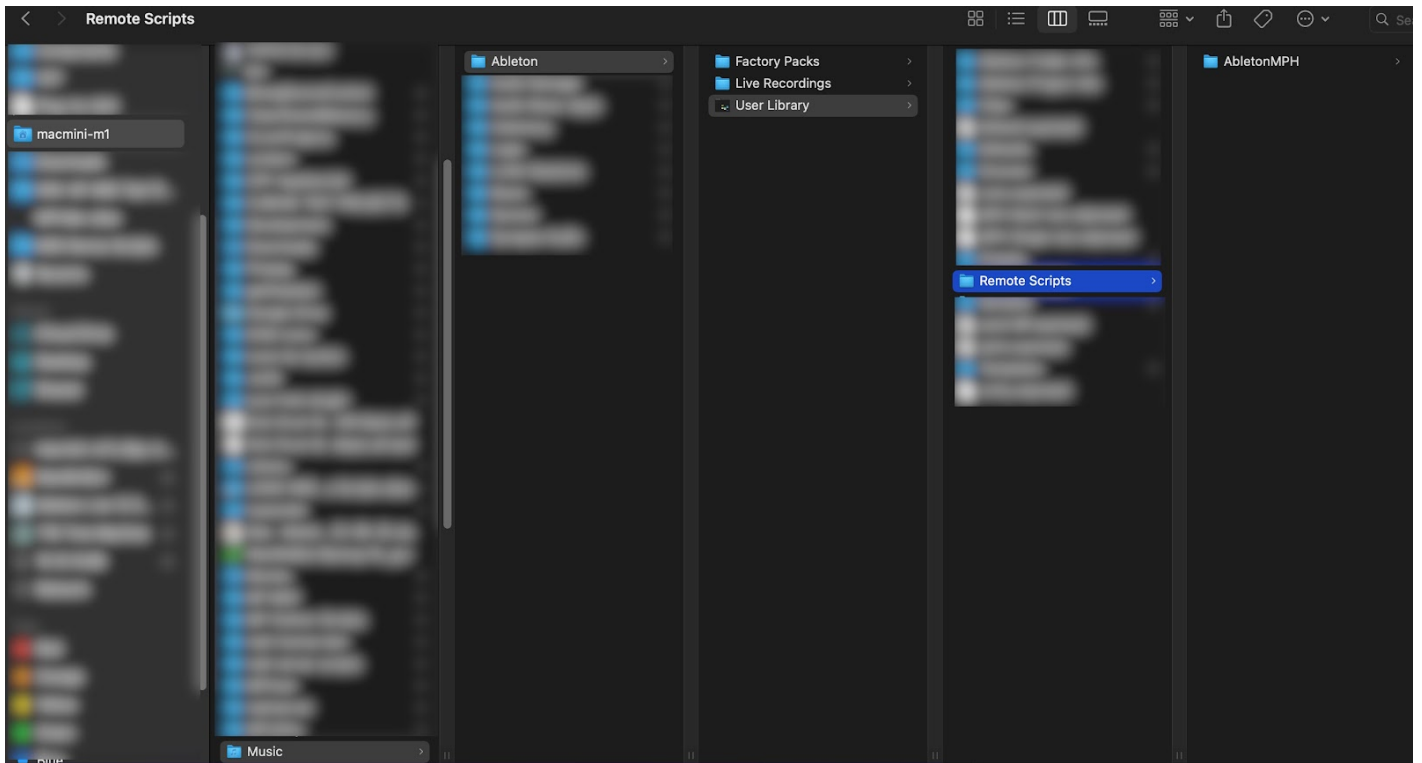

# Ableton Control Surface - Mac Installer Folders

The installer installs the Control Surface files in **Macintosh HD/Users/[username]/Music/Ableton/User Library/Remote Scripts**

Revision #2

Created 17 April 2026 13:33:49 by Admin